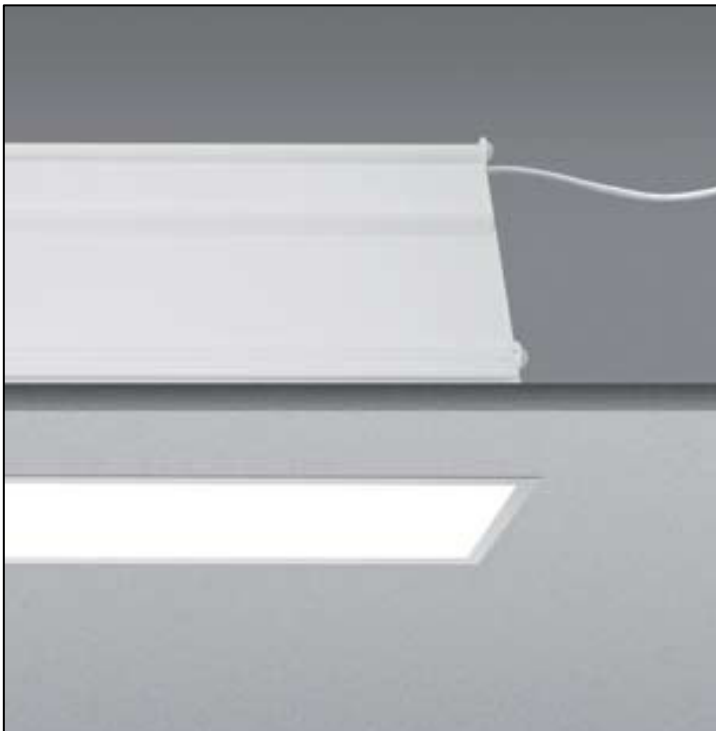

100 LINEAR BEZEL

General Information:

A ceiling recessed luminaire, ideal for general lighting and suitable for all interior applications.

The fitting is supplied with a glass diffuser that sits flush with the ceiling.

Length Options:

- 600mm (2 x 14w) ☐
- 900mm (2 x 21w) ☐
- 1200mm (2 x 28w) ☐
- 1500mm (2 x 35w) ☐
- 1800mm (4 x 21w) ☐
- 2400mm (4 x 28w) ☐
- 3000mm (4 x 35w) ☐
- Made to measure – please call Light IQ for details ☐

Lamp Options:

- 230v, 2 x 14-35w G5 Fluorescent (T5) ☐
- 230v, 4 x 21-35w G5 Fluorescent (T5) ☐

Ballast Options:

- Non dimmable ☐
- Dimmable I-10v ☐
- Dimmable DSI ☐
- Dimmable DALI ☐