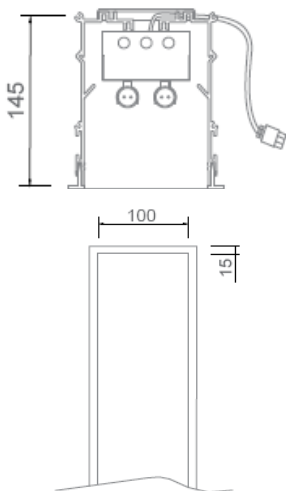

## Length Options:

- 600mm (2 x 14w)
- 900mm (2 x 21w)
- 1200mm (2 x 28w)
- 1500mm (2 x 35w)
- 1800mm (4 x 21w)
- 2400mm (4 x 28w)
- 3000mm (4 x 35w)
- Made to measure – please call Light IQ for details

## Lamp Options:

- 230v, 2 x 14-35w G5 Fluorescent (T5)
- 230v, 4 x 21-35w G5 Fluorescent (T5)

## Dimensions:

## Length: Cut out:

- 600mm – 620 x 115mm
- 900mm – 920 x 115mm
- 1200mm – 1220 x 115mm
- 1500mm – 1520 x 115mm
- 1800mm – 1820 x 115mm
- 2400mm – 2420 x 115mm
- 3000mm – 3020 x 115mm

Please note that these drawings are not to scale