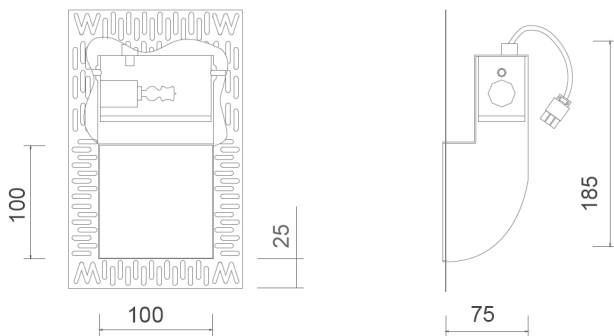

## General Information:

A square wall recessed luminaire that projects light onto the floor, providing path light along corridors and staircases.

A discreet fitting plastered directly onto the wall. Suitable for all interior applications.

## Dimensions:

Cut out: 120 x 120mm

Please note that these drawings are not to scale

**LAMP NOT INCLUDED.**

**CAUTION:** Care should be taken with positioning of the light fitting as it will become hot in operation.