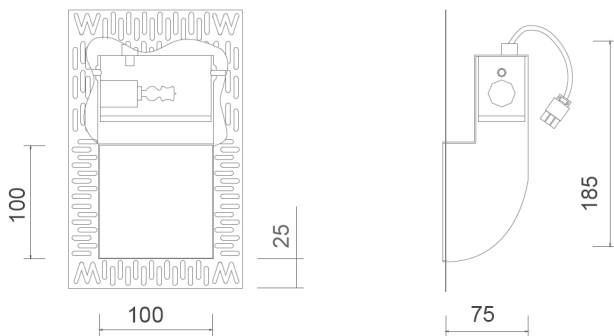

100 PLASTER IN FLOOR WASH

General Information:

A square wall recessed luminaire that projects light onto the floor, providing path light along corridors and staircases.

A discreet fitting plastered directly onto the wall. Suitable for all interior applications.

Lamp:

230v, 25w G9 Capsule

Dimensions:

Cut out: 120 x 120mm

Please note that these drawings are not to scale

LAMP NOT INCLUDED.

CAUTION: Care should be taken with positioning of the light fitting as it will become hot in operation.