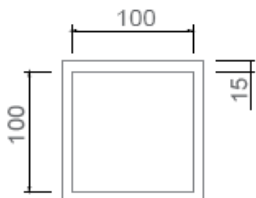

100 SQ. BEZEL

General Information:

A square recessed luminaire with a bezel trim, suitable for all interior applications.

The fitting is supplied with a glass diffuser that can be positioned to sit flush with the ceiling or recessed.

Dimensions:

Capsule versions

Metal Halide versions

Cut out: 120 x 120 mm

Please note that these drawings are not to scale

LAMP AND TRANSFORMER/CONTROL GEAR NOT INCLUDED.

CAUTION: Care should be taken with positioning of the light fitting as it will become hot in operation.