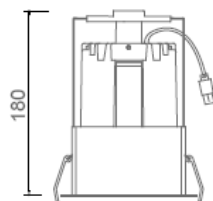

100 SQ. BEZEL

General Information:

A square recessed luminaire with a bezel trim, suitable for all interior applications.

The fitting is supplied with a glass diffuser that can be positioned to sit flush with the ceiling or recessed.

Lamp Options:

12v, 20-50w GY6.35 Capsule

230v, 25-60w G9 Capsule

230v, 35w G8.5 Metal Halide

Accessories:

Transformer (Low voltage capsule)

Control gear (Metal Halide)

(M. Halide only)

Dimensions:

Capsule versions

Metal Halide versions

Cut out: 120 x 120 mm

Please note that these drawings are not to scale

LAMP AND TRANSFORMER/CONTROL GEAR NOT INCLUDED.

CAUTION: Care should be taken with positioning of the light fitting as it will become hot in operation.