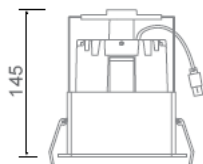

100 SQ. BEZEL

General Information:

A square recessed luminaire with a bezel trim, suitable for all interior applications.

The fitting is supplied with a glass diffuser that can be positioned to sit flush with the ceiling or recessed.

Lamp Options:

12v, 20-50w GY6.35 Capsule

230v, 25-60w G9 Capsule

230v, 35w G8.5 Metal Halide

Accessories:

Transformer (Low voltage capsule)

Control gear (Metal Halide)

(M. Halide only)

Dimensions:

Capsule versions

Metal Halide versions

Cut out: 120 x 120 mm

Please note that these drawings are not to scale

LAMP AND TRANSFORMER/CONTROL GEAR NOT INCLUDED.

CAUTION: Care should be taken with positioning of the light fitting as it will become hot in operation.