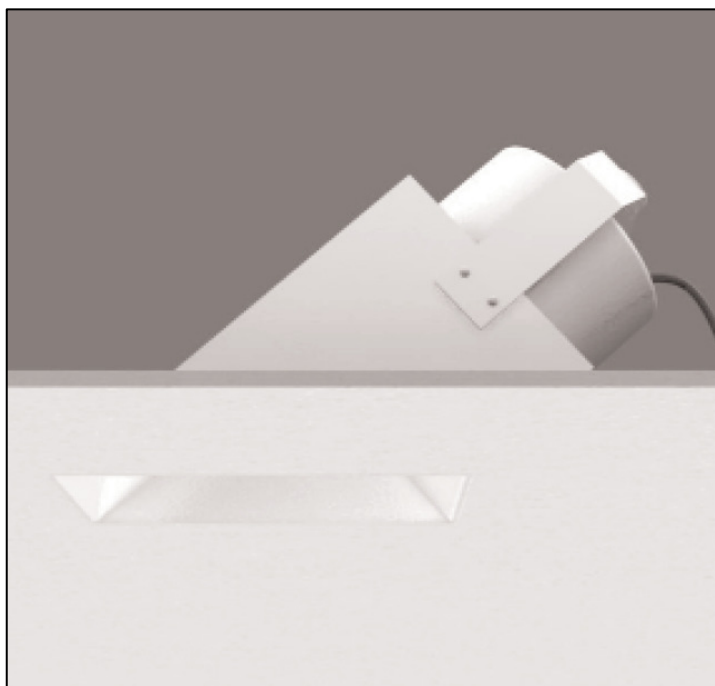

100 SQ. PLASTER IN WALL WASH

General Information:

A square recessed wall wash luminaire that projects light onto the wall, providing good illumination for artwork or textured walls.

A discreet fitting plastered directly into the ceiling. Suitable for all interior applications.

Lamp Options:

12v, 20-50w GY6.35 Capsule

230v, 25-60w G9 Capsule

230v, 35-70w G8.5 Metal Halide

Accessories:

Transformer (Low voltage capsule)

Control gear (Metal Halide)

(M. Halide only)

Dimensions:

Capsule Versions

Metal Halide version

Cut out: 115 x 170mm

Please note that these drawings are not to scale

LAMP AND TRANSFORMER NOT INCLUDED.

CAUTION: Care should be taken with positioning of the light fitting as it will become hot in operation.