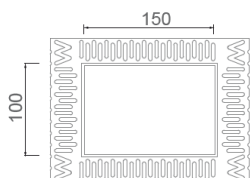

100 SQ. PLASTER IN WALL WASH

General Information:

A square recessed wall wash luminaire that projects light onto the wall, providing good illumination for artwork or textured walls.

A discreet fitting plastered directly into the ceiling. Suitable for all interior applications.

Dimensions:

Capsule Versions

Metal Halide version

Cut out: 115 x 170mm

Please note that these drawings are not to scale

LAMP AND TRANSFORMER NOT INCLUDED.

CAUTION: Care should be taken with positioning of the light fitting as it will become hot in operation.