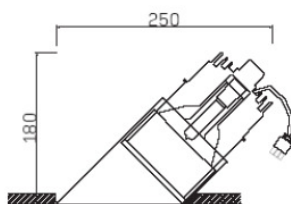

100 SQ. PLASTER IN WALL WASH

General Information:

A square recessed wall wash luminaire that projects light onto the wall, providing good illumination for artwork or textured walls.

A discreet fitting plastered directly into the ceiling. Suitable for all interior applications.

Dimensions:

Capsule Versions

Metal Halide version

Cut out: 115 x 170mm

Please note that these drawings are not to scale

LAMP AND TRANSFORMER NOT INCLUDED.

CAUTION: Care should be taken with positioning of the light fitting as it will become hot in operation.