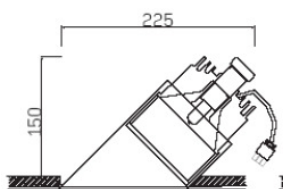

100 SQ. PLASTER IN WALL WASH

General Information:

A square recessed wall wash luminaire that projects light onto the wall, providing good illumination for artwork or textured walls.

A discreet fitting plastered directly into the ceiling. Suitable for all interior applications.

Dimensions:

Capsule Versions

Metal Halide version

Cut out: 115 x 170mm

Please note that these drawings are not to scale

LAMP AND TRANSFORMER NOT INCLUDED.

CAUTION: Care should be taken with positioning of the light fitting as it will become hot in operation.