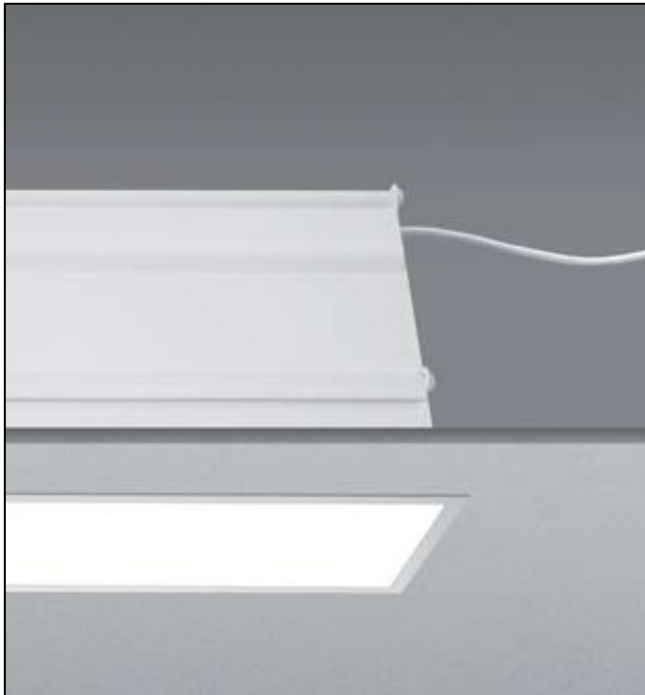

150 LINEAR BEZEL

General Information:

A ceiling recessed luminaire, ideal for general lighting and suitable for all interior applications.

The fitting is supplied with a glass diffuser that sits flush with the ceiling.

Length Options:

- 600mm (2 x 14w)
- 900mm (2 x 21w)
- 1200mm (2 x 28w)
- 1500mm (2 x 35w)
- 1800mm (4 x 21w)
- 2400mm (4 x 28w)
- 3000mm (4 x 35w)
- Made to measure – please call Light IQ for details

Lamp Options:

- 230v, 2 x 14-35w G5 Fluorescent (T5)
- 230v, 4 x 21-35w G5 Fluorescent (T5)

Ballast Options:

- Non dimmable
- Dimmable I-10v
- Dimmable DSI
- Dimmable DALI

Finish:

- White

Dimensions:

Length: Cut out:

- 600mm – 620 x 165mm
- 900mm – 920 x 165mm
- 1200mm – 1220 x 165mm
- 1500mm – 1520 x 165mm
- 1800mm – 1820 x 165mm
- 2400mm – 2420 x 165mm
- 3000mm – 3020 x 165mm