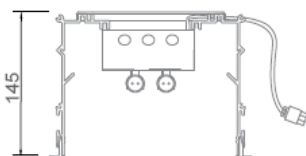

I50 LINEAR BEZEL

General Information:

A ceiling recessed luminaire, ideal for general lighting and suitable for all interior applications.

The fitting is supplied with a glass diffuser that sits flush with the ceiling.

Length Options:

600mm (2 x 14w)

900mm (2 x 21w)

1200mm (2 x 28w)

1500mm (2 x 35w)

1800mm (4 x 21w)

2400mm (4 x 28w)

3000mm (4 x 35w)

Dimmable DALI

Dimensions:

Length: Cut out

600mm – 620 x 165mm

900mm – 920 x 165mm

1200mm – 1220 x 165mm

1500mm – 1520 x 165mm

1800mm – 1820 x 165mm

2400mm – 2420 x 165mm

3000mm – 3020 x 165mm

Please note that these drawings are not to scale

LAMP NOT INCLUDED.

CAUTION: Care should be taken with positioning of the light fitting as it will become hot in operation.