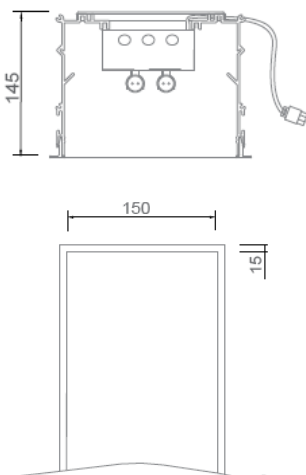

Length Options:

- 600mm (2 x 14w)
- 900mm (2 x 21w)
- 1200mm (2 x 28w)
- 1500mm (2 x 35w)
- 1800mm (4 x 21w)
- 2400mm (4 x 28w)
- 3000mm (4 x 35w)
- Made to measure – please call Light IQ for details

Lamp Options:

- 230v, 2 x 14-35w G5 Fluorescent (T5)
- 230v, 4 x 21-35w G5 Fluorescent (T5)

Ballast Options:

- Non dimmable
- Dimmable I-10v
- Dimmable DSI
- Dimmable DALI

Finish:

- White

Dimensions:

Length: Cut out:

- 600mm – 620 x 165mm
- 900mm – 920 x 165mm
- 1200mm – 1220 x 165mm
- 1500mm – 1520 x 165mm
- 1800mm – 1820 x 165mm
- 2400mm – 2420 x 165mm
- 3000mm – 3020 x 165mm

Please note that these drawings are not to scale

LAMP NOT INCLUDED.

CAUTION: Care should be taken with positioning of the light fitting as it will become hot in operation.