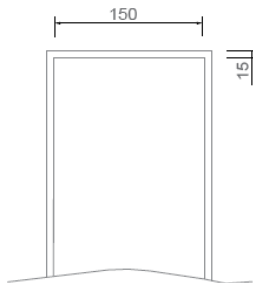

I50 LINEAR BEZEL

General Information:

A ceiling recessed luminaire, ideal for general lighting and suitable for all interior applications.

The fitting is supplied with a glass diffuser that sits flush with the ceiling.

Length Options:

600mm (2 x 14w)

900mm (2 x 21w)

1200mm (2 x 28w)

1500mm (2 x 35w)

1800mm (4 x 21w)

2400mm (4 x 28w)

3000mm (4 x 35w)

Dimmable DALI

Dimensions:

Length: Cut out

600mm – 620 x 165mm

900mm – 920 x 165mm

1200mm – 1220 x 165mm

1500mm – 1520 x 165mm

1800mm – 1820 x 165mm

2400mm – 2420 x 165mm

3000mm – 3020 x 165mm

Please note that these drawings are not to scale

LAMP NOT INCLUDED.

CAUTION: Care should be taken with positioning of the light fitting as it will become hot in operation.