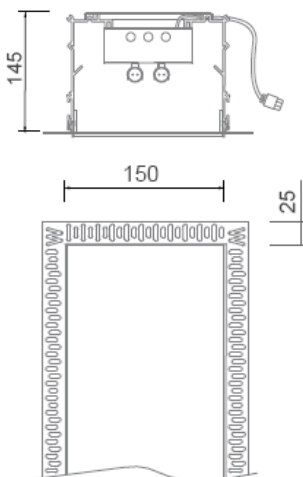

I50 LINEAR PLASTER IN

General Information:

A ceiling recessed luminaire, ideal for general lighting. A discreet fitting plastered directly into the ceiling, suitable for all interior applications.

The fitting is supplied with a glass diffuser that sits flush with the ceiling.

Length Options:

- 600mm (2 x 14w)
- 900mm (2 x 21w)
- 1200mm (2 x 28w)
- 1500mm (2 x 35w)
- 1800mm (4 x 21w)
- 2400mm (4 x 28w)
- 3000mm (4 x 35w)
- Made to measure – please call Light IQ for details

Lamp Options:

- 230v, 2 x 14-35w G5 Fluorescent (T5)
- 230v, 4 x 21-35w G5 Fluorescent (T5)

Ballast Options:

- Non dimmable
- Dimmable I-10v
- Dimmable DSI
- Dimmable DALI

Dimensions:

Length: Cut out:

- 600mm – 620 x 170mm
- 900mm – 920 x 170mm
- 1200mm – 1220 x 170mm
- 1500mm – 1520 x 170mm
- 1800mm – 1820 x 170mm
- 2400mm – 2420 x 170mm
- 3000mm – 3020 x 170mm

Please note that these drawings are not to scale

LAMP NOT INCLUDED.

CAUTION: Care should be taken with positioning of the light fitting as it will become hot in operation.