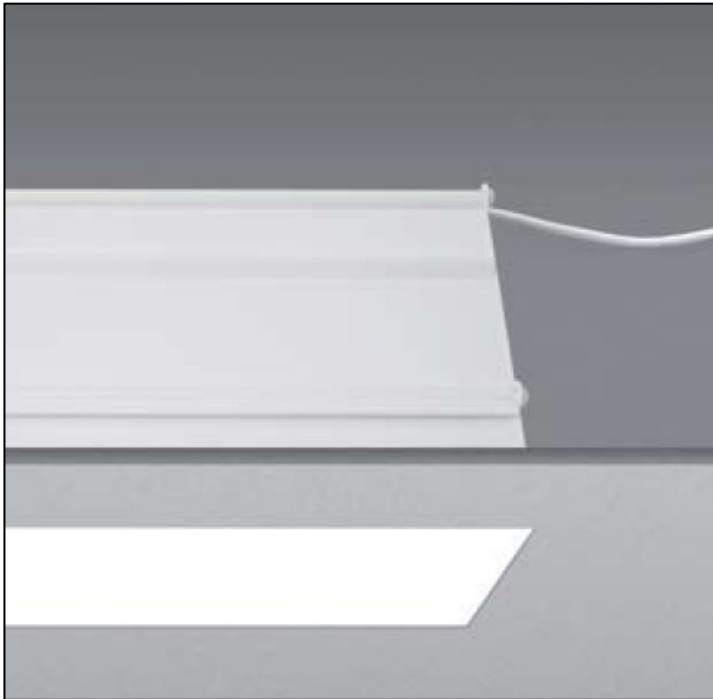

I50 LINEAR PLASTER IN

General Information:

A ceiling recessed luminaire, ideal for general lighting. A discreet fitting plastered directly into the ceiling, suitable for all interior applications.

The fitting is supplied with a glass diffuser that sits flush with the ceiling.

Length Options:

- 600mm (2 x 14w)
- 900mm (2 x 21w)
- 1200mm (2 x 28w)
- 1500mm (2 x 35w)
- 1800mm (4 x 21w)
- 2400mm (4 x 28w)
- 3000mm (4 x 35w)
- Made to measure – please call Light IQ for details

Lamp Options:

- 230v, 2 x 14-35w G5 Fluorescent (T5)
- 230v, 4 x 21-35w G5 Fluorescent (T5)

Ballast Options:

- Non dimmable
- Dimmable I-10v
- Dimmable DSI
- Dimmable DALI

Dimensions:

Length: Cut out:

- 600mm – 620 x 170mm
- 900mm – 920 x 170mm
- 1200mm – 1220 x 170mm
- 1500mm – 1520 x 170mm
- 1800mm – 1820 x 170mm
- 2400mm – 2420 x 170mm
- 3000mm – 3020 x 170mm