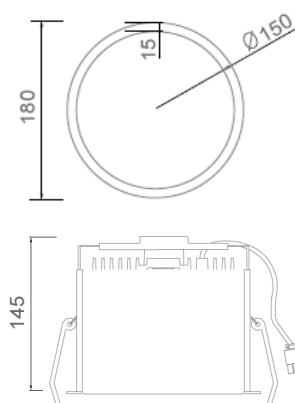

## General Information:

A round recessed luminaire with a bezel trim, suitable for all interior applications.

The fitting is supplied with a glass diffuser that can be positioned to sit flush with the ceiling or recessed.

## Dimensions:

Capsule version

Metal Halide and Fluorescent versions

Cut out: 170 mm Ø

Please note that these drawings are not to scale

**LAMP AND TRANSFORMER NOT INCLUDED.**

**CAUTION:** Care should be taken with positioning of the light fitting as it will become hot in operation.