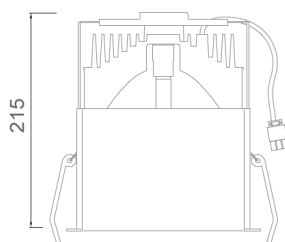

## General Information:

A round recessed luminaire with a bezel trim, suitable for all interior applications.

The fitting is supplied with a glass diffuser that can be positioned to sit flush with the ceiling or recessed.

## Accessories:

- Transformer (Low voltage capsule)
- Control Gear (Metal halide)
- Ballast non-dimmable (Compact Fluorescent)
- Ballast dimmable I-10v (Compact Fluorescent)
- Ballast dimmable DSI (Compact Fluorescent)
- Ballast dimmable DALI (Compact Fluorescent)

## Dimensions:

Capsule version

Metal Halide and Fluorescent versions

Cut out: 170 mm Ø

Please note that these drawings are not to scale

**LAMP AND TRANSFORMER NOT INCLUDED.**

**CAUTION:** Care should be taken with positioning of the light fitting as it will become hot in operation.