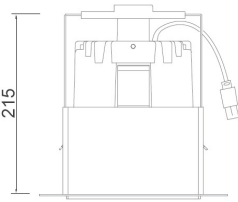

I 50 ROUND PLASTER IN

(M. Halide and Fluor. only)

General Information:

A round recessed downlight, suitable for all interior applications. A discreet fitting plastered directly into the ceiling.

The fitting is supplied with a glass diffuser that can be positioned to sit flush with the ceiling or recessed.

Dimensions:

Capsule Version

Metal Halide and Fluorescent Versions

Cut out: 170mm Ø

Please note that these drawings are not to scale

LAMP AND TRANSFORMER NOT INCLUDED.

CAUTION: Care should be taken with positioning of the light fitting as it will become hot in operation.