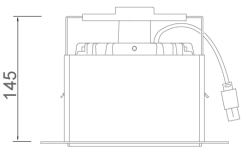

I 50 ROUND PLASTER IN

(M. Halide and Fluor. only)

Dimensions:

Capsule Version

Metal Halide and Fluorescent Versions

Cut out: 170mm Ø

Please note that these drawings are not to scale

LAMP AND TRANSFORMER NOT INCLUDED.

CAUTION: Care should be taken with positioning of the light fitting as it will become hot in operation.

General Information:

A round recessed downlight, suitable for all interior applications. A discreet fitting plastered directly into the ceiling.