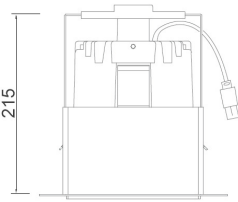

I 50 ROUND PLASTER IN

(M. Halide and Fluor. only)

Dimensions:

Capsule Version

Metal Halide and Fluorescent Versions

Cut out: 170mm Ø

Please note that these drawings are not to scale

LAMP AND TRANSFORMER NOT INCLUDED.

CAUTION: Care should be taken with positioning of the light fitting as it will become hot in operation.

General Information:

A round recessed downlight, suitable for all interior applications. A discreet fitting plastered directly into the ceiling.