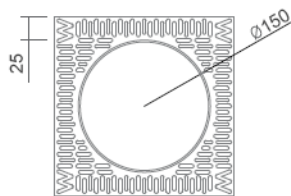

I 50 ROUND PLASTER IN

(M. Halide and Fluor. only)

General Information:

A round recessed downlight, suitable for all interior applications. A discreet fitting plastered directly into the ceiling.

The fitting is supplied with a glass diffuser that can be positioned to sit flush with the ceiling or recessed.

Dimensions:

Capsule Version

Metal Halide and Fluorescent Versions

Cut out: 170mm Ø

Please note that these drawings are not to scale

LAMP AND TRANSFORMER NOT INCLUDED.

CAUTION: Care should be taken with positioning of the light fitting as it will become hot in operation.