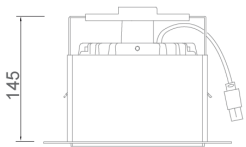

I 50 ROUND PLASTER IN

(M. Halide and Fluor. only)

General Information:

A round recessed downlight, suitable for all interior applications. A discreet fitting plastered directly into the ceiling.

The fitting is supplied with a glass diffuser that can be positioned to sit flush with the ceiling or recessed.

Dimensions:

Capsule Version

Metal Halide and Fluorescent Versions

Cut out: 170mm Ø

Please note that these drawings are not to scale

LAMP AND TRANSFORMER NOT INCLUDED.

CAUTION: Care should be taken with positioning of the light fitting as it will become hot in operation.