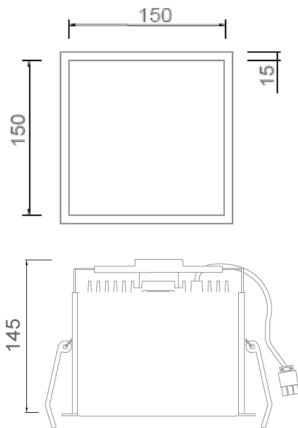

I 50 SQ. BEZEL

General Information:

A square recessed luminaire with a bezel trim, suitable for all interior applications.

The fitting is supplied with a glass diffuser that can be positioned to sit flush with the ceiling or recessed.

(M. Halide and Fluor. only)

Dimensions:

Capsule version

Metal Halide and Fluorescent versions

Cut out: 170 x 170 mm

Please note that these drawings are not to scale

LAMP AND TRANSFORMER NOT INCLUDED.

CAUTION: Care should be taken with positioning of the light fitting as it will become hot in operation.