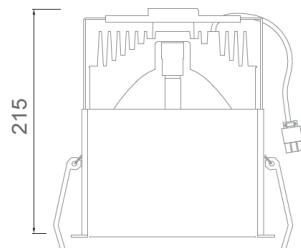

I 50 SQ. BEZEL

General Information:

A square recessed luminaire with a bezel trim, suitable for all interior applications.

The fitting is supplied with a glass diffuser that can be positioned to sit flush with the ceiling or recessed.

Lamp Options:

- 12v, 20-75w GY6.35 Capsule
- 230v, 35-70w G8.5 Metal Halide
- 230v, 26-32w GX24q-3 Compact Fluorescent

Finish:

- White

Accessories:

- Transformer (Low voltage capsule)
- Control Gear (Metal halide)
- Ballast non-dimmable (Compact Fluorescent)
- Ballast dimmable I-10v (Compact Fluorescent)
- Ballast dimmable DSI (Compact Fluorescent)
- Ballast dimmable DALI (Compact Fluorescent)

(M. Halide and Fluor. only)

Dimensions:

Capsule version

Metal Halide and Fluorescent versions

Cut out: 170 x 170 mm

Please note that these drawings are not to scale

LAMP AND TRANSFORMER NOT INCLUDED.

CAUTION: Care should be taken with positioning of the light fitting as it will become hot in operation.