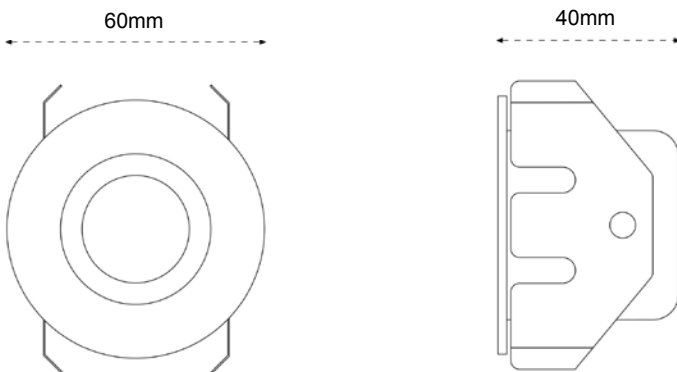

## General Information:

IP68 rated, waterproof, dustproof and submersible to 9 metres of water. A low profile ground light with 1Watt Luxeon LED. 45 degrees beam angle with 350ma constant current. Fitting should be wired in series. Available in white, blue, red, yellow and green.

Made with marine grade stainless steel with 5mm toughened walk over glass. Supplied with 3metres rubber cable attached.

Requires use from constant current LED power supplies.

White Lamp 5500K  
45 Degree Flood

## Technical Specification:

Please note that these drawings are not to scale.

**CAUTION:** Care should be taken with the positioning of the light fitting as they become hot in operation.