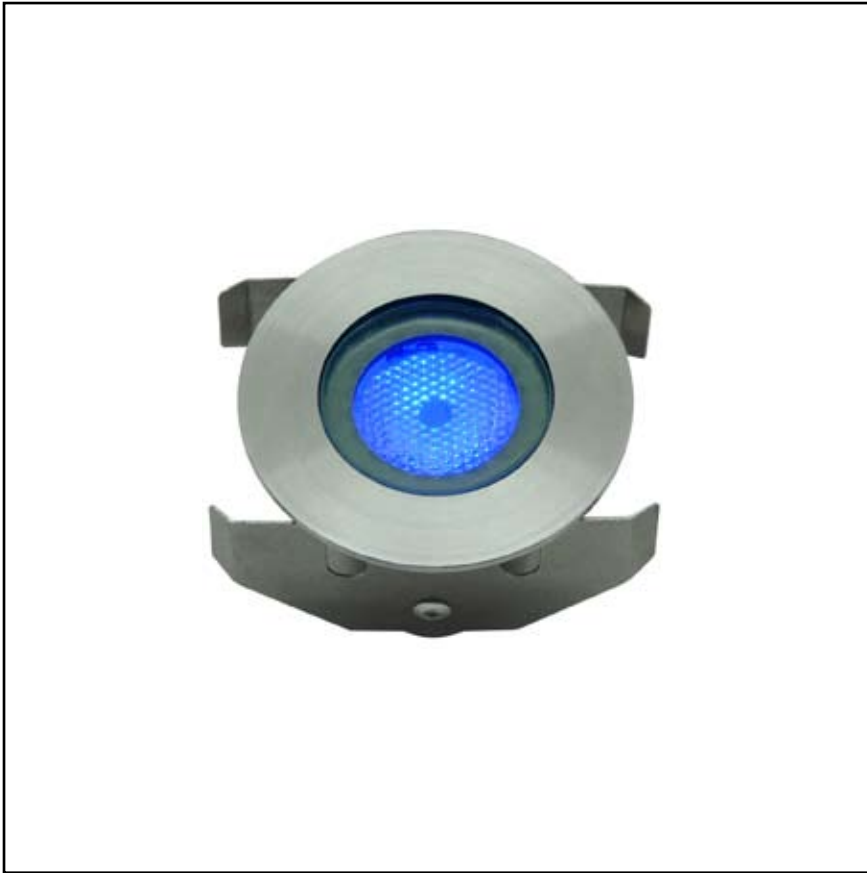

# 1 WATT LUXEON Groundlight LED

## General Information:

IP68 rated, waterproof, dustproof and submersible to 9 metres of water. A low profile ground light with 1Watt Luxeon LED. 45 degrees beam angle with 350ma constant current. Fitting should be wired in series. Available in white, blue, red, yellow and green.

Made with marine grade stainless steel with 5mm toughened walk over glass. Supplied with 3metres rubber cable attached.

Requires use from constant current LED power supplies.

White Lamp 5500K  
45 Degree Flood

## Lamp colours:

White   
Blue   
Red   
Yellow   
Green