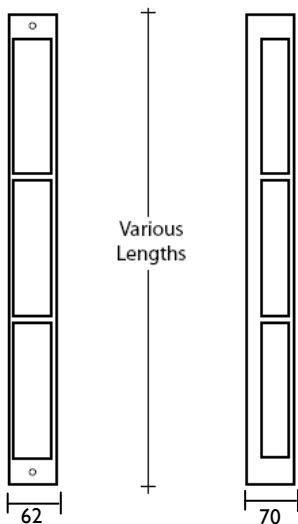

## Length Options:

- 600mm (14w)
- 800mm (14w)
- 1000mm (21w)
- 1200mm (28w)

## Dimensions:

Please note that these drawings are not to scale

**LAMP NOT INCLUDED.**

**CAUTION:** Care should be taken with positioning of the light fitting as it will become hot in operation.