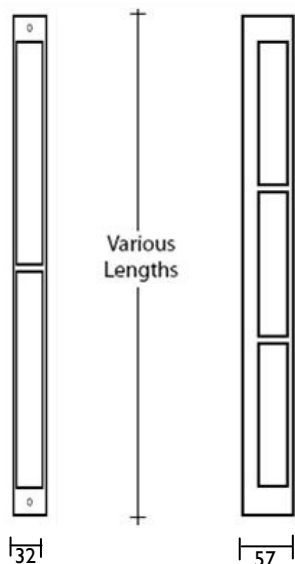

Length Options:

600mm (14w)

900mm (21w)

Lamp:

230v, 14 - 21w G5 Fluorescent (T5)

Finish:

Polished Chrome

Dimensions:

Please note that these drawings are not to scale

LAMP NOT INCLUDED.

CAUTION: Care should be taken with positioning of the light fitting as it will become hot in operation.