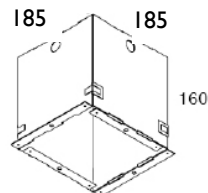

## Dimensions:

Cut out: 81x81mm  
Recess Depth: 100mm

## Plaster Kit:

Cut out: 90x90mm

## Concrete Back Box:

Cut out: 190x190mm  
Recess Depth: 170mm

Please note that these drawings are not to scale

**LAMP AND TRANSFORMER NOT INCLUDED.**

**CAUTION:** Care should be taken with positioning of the light fitting as it will become hot in operation.