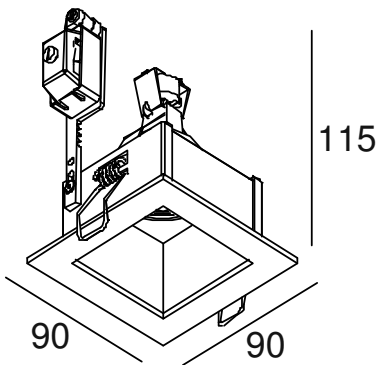

## Dimensions:

Cut out: 81x81mm  
Recess Depth: 100mm

## Plaster Kit:

Cut out: 90x90mm

## Concrete Back Box:

Cut out: 190x190mm  
Recess Depth: 170mm

Please note that these drawings are not to scale

**LAMP AND TRANSFORMER NOT INCLUDED.**

**CAUTION:** Care should be taken with positioning of the light fitting as it will become hot in operation.