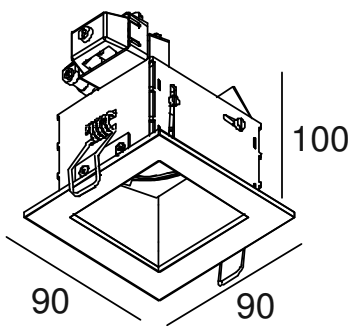

ARTUUR 180 OK

General Information:

A stylish recessed ceiling luminaire which can be tilted from 0 to 35 degrees.

Lamp:

12v, 20-50w GU5.3 Dichroic

Finish:

Aluminium Grey with black insert

Accessories:

Transformer

Plaster Kit

Concrete Box

Dimensions:

Plaster Kit:

Cut out: 90x90mm

Concrete Back Box:

Cut out: 190x190mm
Recess Depth: 170mm

Please note that these drawings are not to scale

LAMP AND TRANSFORMER NOT INCLUDED.

CAUTION: Care should be taken with positioning of the light fitting as it will become hot in operation.