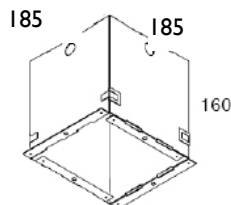

Transformer

Plaster Kit

Concrete Box

Dimensions:

Plaster Kit:

Cut out: 90x90mm

Concrete Back Box:

Cut out: 190x190mm
Recess Depth: 170mm

Please note that these drawings are not to scale

LAMP AND TRANSFORMER NOT INCLUDED.

CAUTION: Care should be taken with positioning of the light fitting as it will become hot in operation.