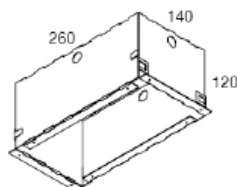

Accessories:

Transformer
Concrete box
Plaster kit

Dimensions:

Cut out: 160x75mm
Recess Depth: 130mm

Plaster Kit:

Cut out: 175x85mm

Concrete Back Box:

Cut out: 265 x 145mm
Recess Depth: 130mm

Please note that these drawings are not to scale

LAMPS AND TRANSFORMERS NOT INCLUDED.

CAUTION: Care should be taken with positioning of the light fitting as it will become hot in operation.