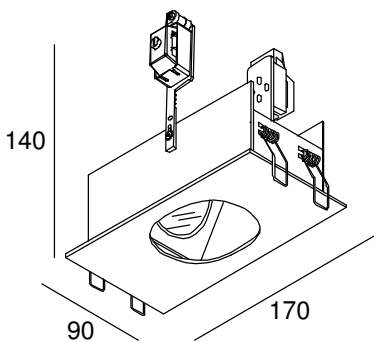

ARTUUR 245

General Information:

A recessed ceiling luminaire that utilises two lamps, and can be tilted individually from 25 to 60 degrees.

Lamp:

12v, 2 x 20-50w GU5.3 Dichroic

Finish:

Aluminium Grey with black insert

Accessories:

Transformer
Concrete box
Plaster kit

Dimensions:

Cut out: 160x75mm
Recess Depth: 130mm

Plaster Kit:

Cut out: 175x85mm

Concrete Back Box:

Cut out: 265 x 145mm
Recess Depth: 130mm

Please note that these drawings are not to scale

LAMPS AND TRANSFORMERS NOT INCLUDED.

CAUTION: Care should be taken with positioning of the light fitting as it will become hot in operation.