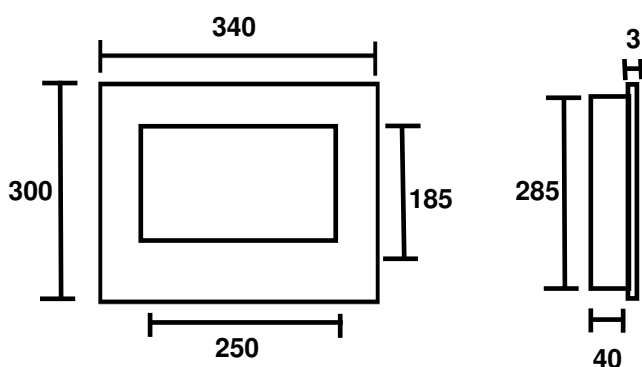

BACK-LIT PICTURE FRAME

General Information:

An interior wall mounted picture frame box with painted metal casing and acrylic front.

Light is both diffused via the acrylic front and via a slot in the lower side of the fitting to provide a soft wash of light on the wall. Ideal for dark tricky staircases or boring basement corridors.

The luminaire could be adapted as emergency light or sign by adding a suitable battery pack.

Lamp:

230v, 2 x 18w 2G11 Compact Fluorescent.

Finish:

White

Dimensions:

Please note that these drawings are not to scale