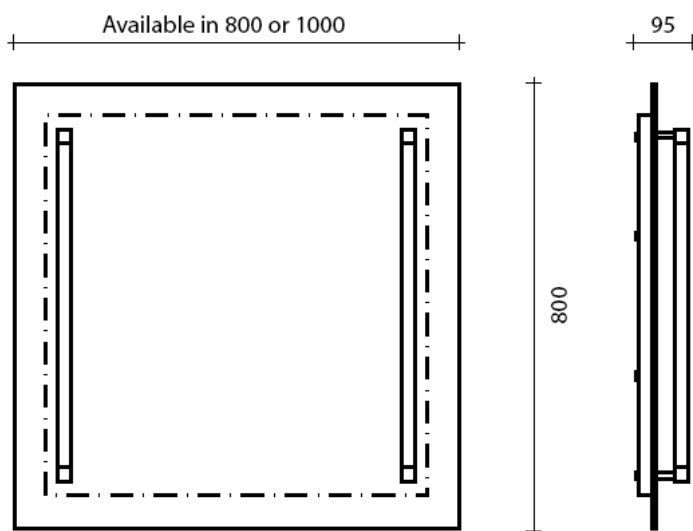

BACK TO FRONT

General Information:

A stylish mirror with integral lighting. The light is reflected off the mirror for good light to the face.

Size Options:

800 x 800mm

800 x 1000mm

Lamp:

230v, 2 x 13w W4.3 Fluorescent (T7)

Finish:

Chrome plated

Dimensions:

Please note that these drawings are not to scale

LAMPS NOT INCLUDED.

CAUTION: Care should be taken with positioning of the light fitting as it will become hot in operation.