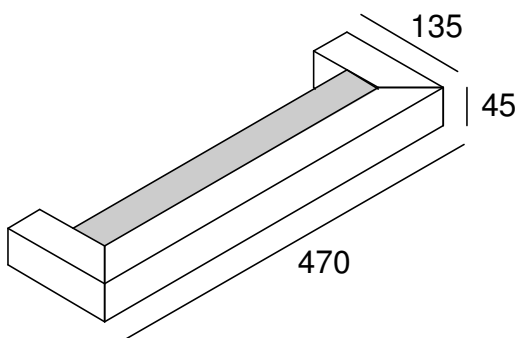

BACKSPACE 36

General Information:

A surface mounted wall light providing both down and up lighting. The fitting consists of a U-shape and is attached to the wall by the 2 sides.

Lamp:

230v, 36w 2G11 Compact Fluorescent

Finish:

Aluminium anodised

Dimensions:

Please note that these drawings are not to scale

LAMP NOT INCLUDED.

CAUTION: Care should be taken with positioning of the light fitting as it will become hot in operation.