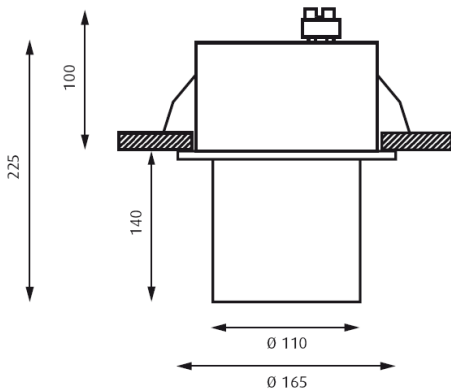

BALLERUP

General Information:

A semi recessed downlight, suitable for all interior applications. The vertical, three layer opal glass cylinder provides both the ceiling and the other surroundings with soft, diffuse lighting, with the majority of light directed downwards.

Lamp:

230v, 18w GX24q-2 Compact Fluorescent

Finish:

White with opal glass

Dimensions:

Cut-out: 142mm Ø

Surrounding materials must be removed by 50mm

Please note that these drawings are not to scale