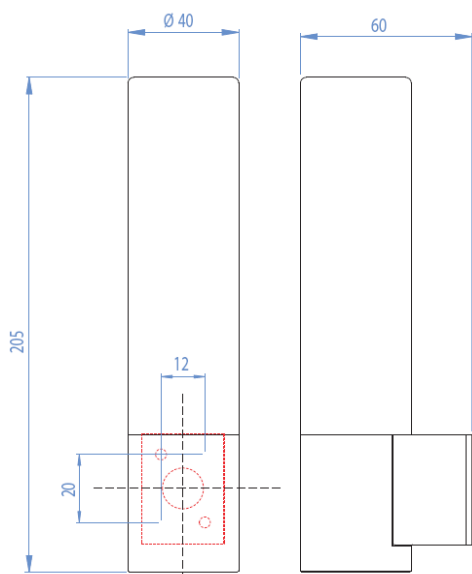

General Information:

A modern glass wall light with an opaque tube to diffuse the light.

Suitable for use in bathroom zone 2.

Lamp:

230v, 40w G9 Capsule

Finish:

Polished Chrome

Dimensions:

Please note that these drawings are not to scale

LAMP NOT INCLUDED.

CAUTION: Care should be taken with positioning of the light fitting as it will become hot in operation.