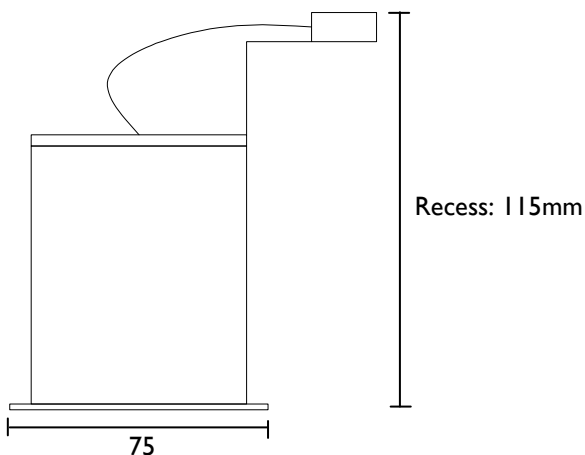

Transformer

Dimensions:

Cut out: 60mm Ø

Please note that these drawings are not to scale

LAMP AND TRANSFORMER NOT INCLUDED.

CAUTION: Care should be taken with positioning of the light fitting as it will become hot in operation.