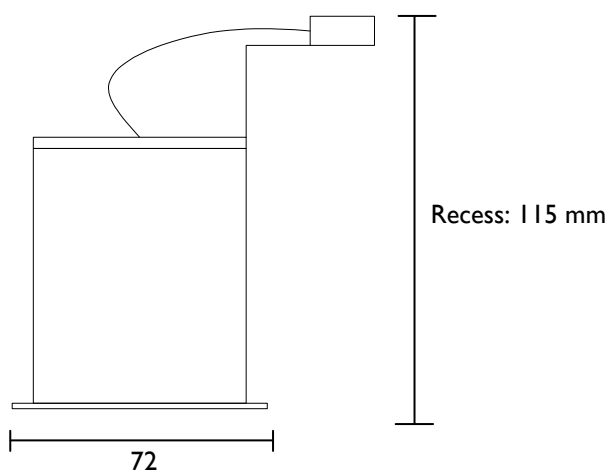

BASIC 35 SHOWERLIGHT FIXED FR

General Information:

A fixed recessed downlight with an integrated intumescent material which completely seals the fitting and cut-out in the event of a fire. Suitable for 30 and 60 minute fire rated ceilings. Ideal for 'wet areas' such as showers, bathrooms and external canopies.

Suitable for use in bathroom zones 1 and 2.

Lamp:

12v, 20-35w GU4 Dichroic

Finishes:

Polished Brass
Polished Chrome
Satin Nickel
Satin Silver
White

Accessories:

Transformer

Dimensions:

Cut out: 55mm Ø

Please note that these drawings are not to scale

LAMP AND TRANSFORMER NOT INCLUDED.

CAUTION: Care should be taken with positioning of the light fitting as it will become hot in operation.