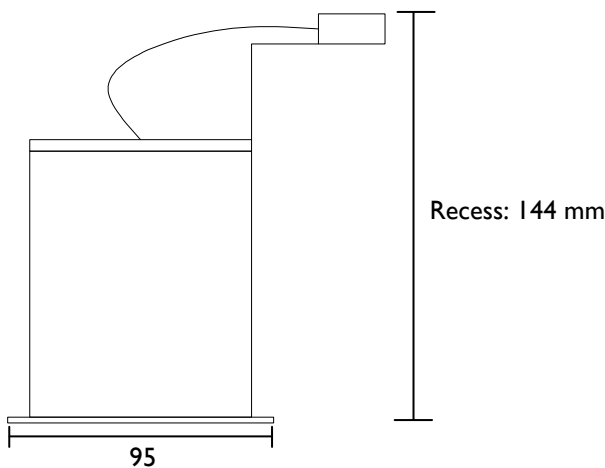

Lamp Options:

- 12v, 20-50w GU5.3 Dichroic
- 230v, 35-50w GU10 Aluminium Reflector

Finishes:

- Polished Brass
- Polished Chrome
- Satin Nickel
- Satin Silver
- White

Accessories:

- Transformer

Dimensions:

Cut out: 85mm Ø

Please note that these drawings are not to scale

LAMP AND TRANSFORMER NOT INCLUDED.

CAUTION: Care should be taken with positioning of the light fitting as it will become hot in operation.