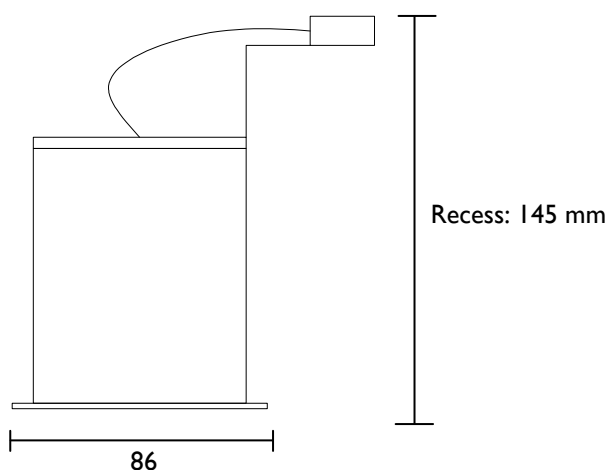

BASIC 50 SHOWERLIGHT FIXED FR

Dimensions:

Cut out: 72mm Ø

Please note that these drawings are not to scale

LAMP AND TRANSFORMER NOT INCLUDED.

CAUTION: Care should be taken with positioning of the light fitting as it will become hot in operation.

General Information:

A fixed recessed downlight with an integrated intumescent material which completely seals the fitting and cut-out in the event of a fire. Suitable for 30 and 60 minutes fire rated ceilings. Ideal for 'wet areas' such as showers, bathrooms and external canopies.