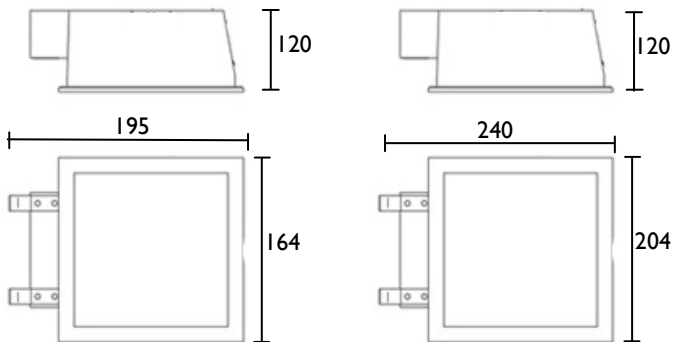

Lamp Options:

230v, 2 x 18w G24d-1 Compact Fluorescent

230v, 2 x 26w G24d-3 Compact Fluorescent

Finish:

Silver Grey

Dimensions:

18w Version

26w Version

Cut out: 145x145mm

Cut out: 185x185mm

Please note that these drawings are not to scale

LAMPS INCLUDED.

CAUTION: Care should be taken with positioning of the light fitting as it will become hot in operation.