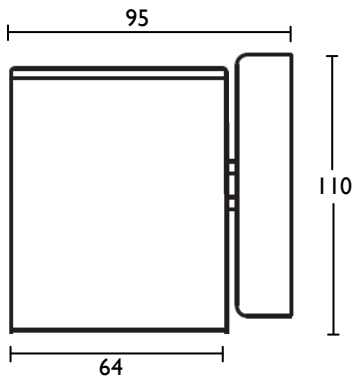

BASIC WALL SPOT

General Information:

A surface mounted exterior wall spot with suitable for all exterior applications.

Lamp:

230v, 35w GU10 Dichroic

Finishes:

Black

Stainless steel

White

Dimensions:

Please note that these drawings are not to scale

LAMP INCLUDED.

CAUTION: Care should be taken with positioning of the light fitting as it will become hot in operation.