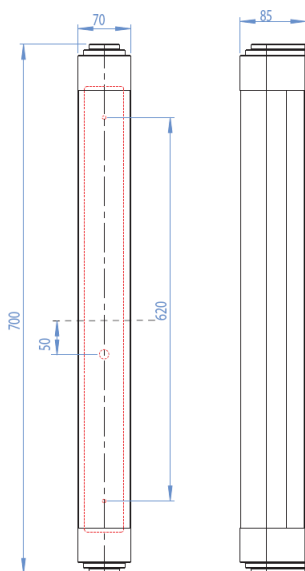

BELGRAVIA 700

General Information:

A slim bathroom wall light with an opaque acrylic cover to diffuse the light.

Suitable for use in bathroom zone 2.

Lamp:

230v, 40w 2G11 Compact Fluorescent

Finish:

Polished Chrome

Dimensions:

Please note that these drawings are not to scale

LAMP NOT INCLUDED.

CAUTION: Care should be taken with positioning of the light fitting as it will become hot in operation.