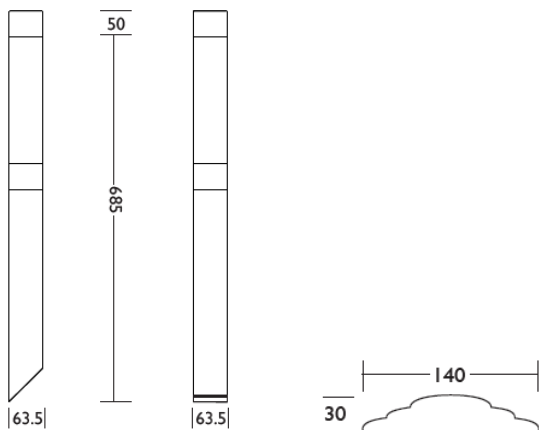

BOLLARD 700

Dimensions:

Spike Mount

Flange Mount

Anti Glare Hood (Optional)

Please note that these drawings are not to scale

LAMP AND TRANSFORMER NOT INCLUDED.

CAUTION: Care should be taken with positioning of the light fitting as it will become hot in operation.

General Information:

An exterior floor mounted luminaire. The lens reflects light at two angles through anti-glare mesh directly onto the ground and horizontally to illuminate the surrounding landscape.