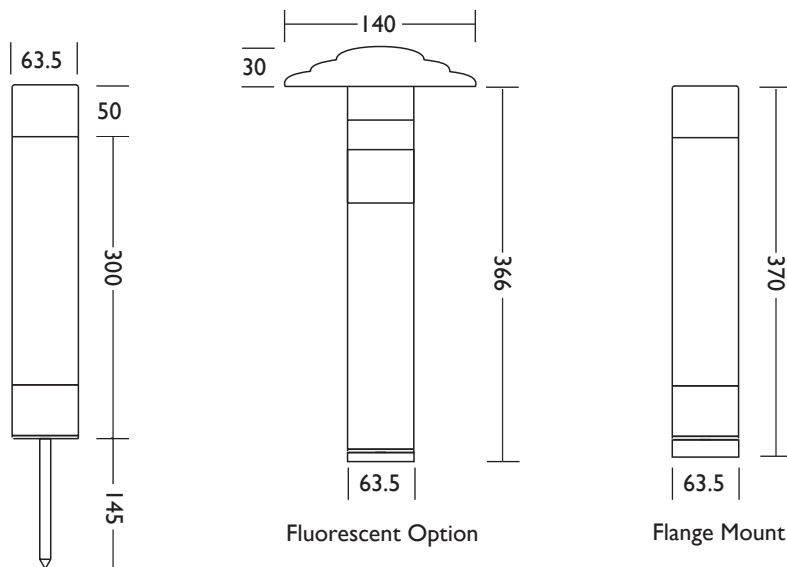

BOLLARD 300

Technical Specification:

Please note that these drawings are not to scale.

CAUTION: Care should be taken with positioning of the light fitting as it will become hot in operation.

General Information:

The Bollard 300 is a decorative light for gardens. The lens reflects light at two angles through anti-glare mesh directly onto the ground and horizontally to illuminate the surrounding landscape.

A 240V fluorescent option is available which offers excellent light output, low energy usage and very low heat generation, this changes the luminaire to an IP66 rating.