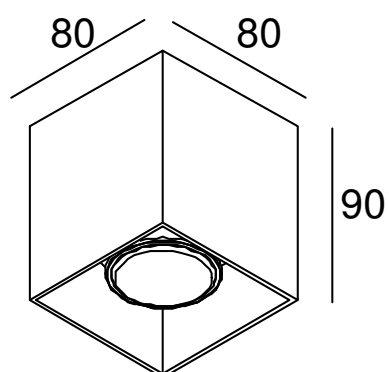

General Information:

A surface mounted downlight for a simple clean look in a modern space.

Lamp:

230v, 35-50w GU10 Dichroic

Finishes:

Aluminium
White

Accessories:

Coverset

Dimensions:

Please note that these drawings are not to scale

LAMP NOT INCLUDED.

CAUTION: Care should be taken with positioning of the light fitting as it will become hot in operation.