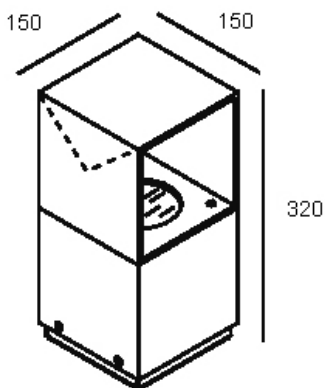

BRIDGE 151 T50

General Information:

A floor mounted exterior path luminaire, suitable for all exterior applications. Transformer is incorporated within the base.

Lamp:

12v, 20-50w GU5.3 Dichroic

Finishes:

Aluminium anodised with grey base

Aluminium anodised with teak base

Accessories:

Concrete box

Dimensions:

Please note that these drawings are not to scale

LAMP NOT INCLUDED.

CAUTION: Care should be taken with positioning of the light fitting as it will become hot in operation.