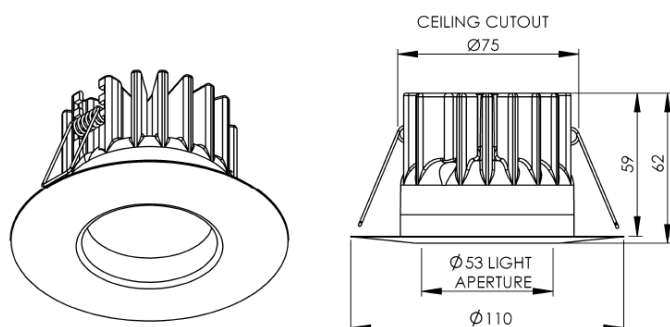

Dimensions:

Please note that these drawings are not to scale

DRIVER NOT INCLUDED.

CAUTION: Care should be taken with positioning of the light fitting as it will become hot in operation.

General Information:

A highly energy efficient and maintenance free fixed LED downlight, it provides the equivalent illumination as 35w -50w mains halogen downlight for approximately a fifth of the power consumption.

It has a thin trim and low glare optic thanks to its optical frosted glass and the fact that the LEDs are set higher above the bezel.

The fitting integrates a heat sink for thermal stability and maximum life expectancy.

Its IP65 rating makes it suitable for use in bathrooms, showers or exterior applications.

Lamp options:

- 700mA, 6.6w LED (7x LEDs cluster)
- 1000mA, 9.7w LED (7x LEDs cluster)