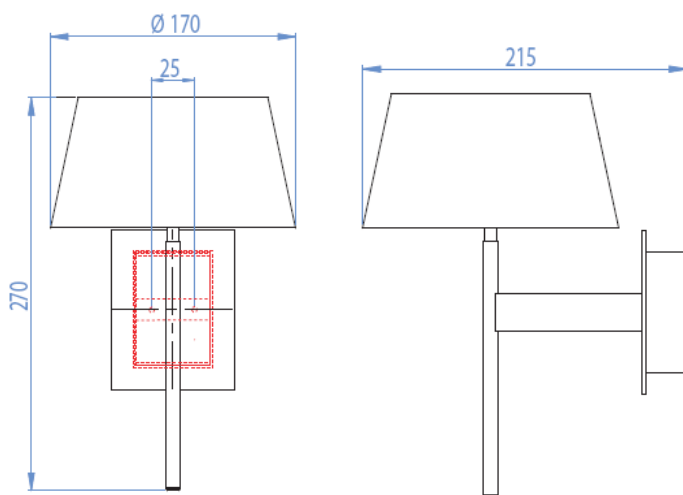

CAROLINA

General Information:

An elegant wall light with an opaque glass shade with touch dimmer.

Lamp:

230v, 60w G9 Capsule

Finish:

Polished Chrome

Dimensions:

Please note that these drawings are not to scale

LAMP NOT INCLUDED.

CAUTION: Care should be taken with positioning of the light fitting as it will become hot in operation.