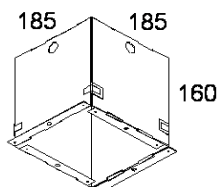

Accessories:

Transformer
Plaster Kit
Concrete Box

Dimensions:

Cut out: 82x82mm
Recess Depth: 100mm

Plaster Kit:

Cut out: 90x90mm

Concrete box:

Cut out: 190 x 190mm
Recess Depth: 170mm

Please note that these drawings are not to scale

LAMP AND TRANSFORMER NOT INCLUDED.

CAUTION: Care should be taken with positioning of the light fitting as it will become hot in operation.