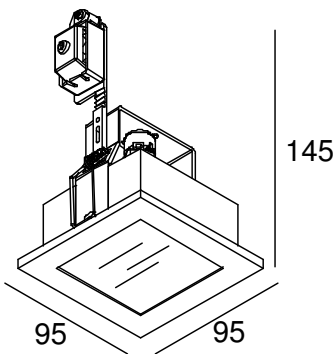

CARREE MAX

General Information:

A recessed fixed interior luminaire suitable for plaster or concrete ceilings.

Suitable for use in bathroom ceiling zones 1 and 2.

Lamp:

12v, 20-50w GU5.3 Dichroic

Finishes:

Aluminium Grey
Aluminium
White

Accessories:

Transformer
Plaster Kit
Concrete Box

Dimensions:

Cut out: 82x82mm
Recess Depth: 100mm

Plaster Kit:

Cut out: 90x90mm

Concrete box:

Cut out: 190 x 190mm
Recess Depth: 170mm

Please note that these drawings are not to scale

LAMP AND TRANSFORMER NOT INCLUDED.

CAUTION: Care should be taken with positioning of the light fitting as it will become hot in operation.