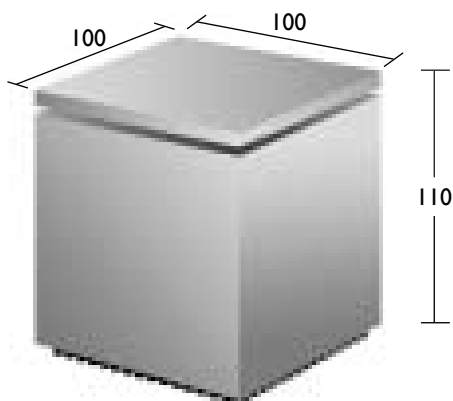

Technical Specification: