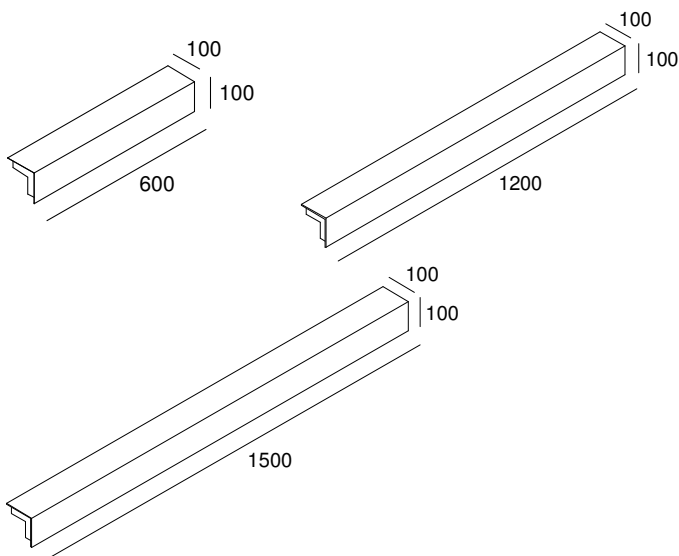

Dimensions:

Please note that these drawings are not to scale

LAMPS NOT INCLUDED.

CAUTION: Care should be taken with positioning of the light fitting as it will become hot in operation.