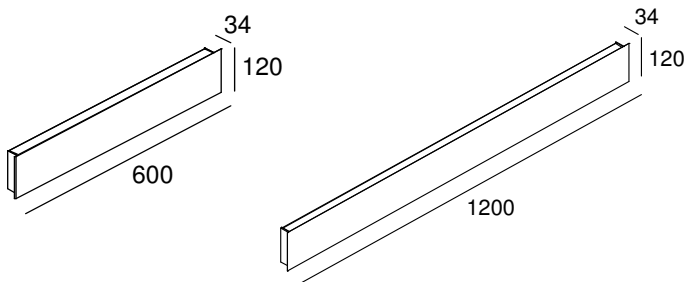

CONNECT-A

General Information:

An indirect surface mounted luminaire, suitable for either horizontal or vertical mounting on walls.

Length Options:

600mm (14w or 24w)
1200mm (28w or 54w)

Lamp:

230v, 2 x 24-54w G5 High Output Fluorescent (T5)
230v, 2 x 14-28w G5 High Efficiency Fluorescent (T5)

Ballast Options:

Dimmable (1200mm only)
Non dimmable

Finish:

Aluminium anodised

Dimensions:

Please note that these drawings are not to scale

LAMPS NOT INCLUDED.

CAUTION: Care should be taken with positioning of the light fitting as it will become hot in operation.