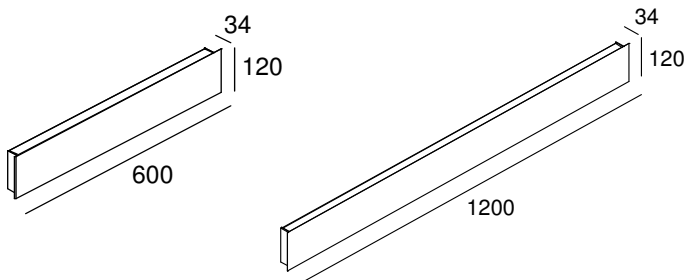

CONNECT-A

General Information:

An indirect surface mounted luminaire, suitable for either horizontal or vertical mounting on walls.

Length Options:

600mm (14w or 24w)
1200mm (28w or 54w)

Lamp:

230v, 2 x 24-54w G5 High Output Fluorescent (T5)
230v, 2 x 14-28w G5 High Efficiency Fluorescent (T5)

Ballast Options:

Dimmable (1200mm only)
Non dimmable

Finish:

Aluminium anodised

Dimensions:

Please note that these drawings are not to scale

LAMPS NOT INCLUDED.

CAUTION: Care should be taken with positioning of the light fitting as it will become hot in operation.