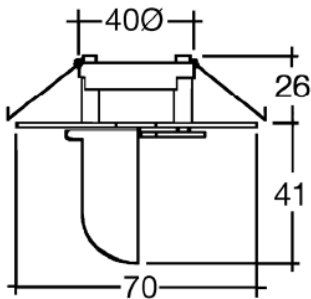

The cowl rotates on the base to align the beam.

Lamp:

12v, 5 – 20w G4 Capsule

Finishes:

White

Black

Polished Brass

Polished Chrome

Accessories:

Transformer

Dimensions:

Cut out: 40mm Ø

Please note that these drawings are not to scale

LAMP AND TRANSFORMER NOT INCLUDED.

CAUTION: Care should be taken with positioning of the light fitting as it will become hot in operation.