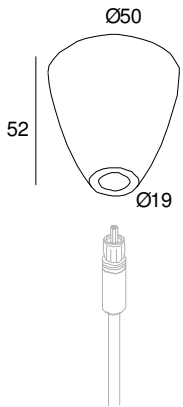

Jackpoint and M10 Systems

Sax I – Jack System

Finishes: Aluminium Grey
White