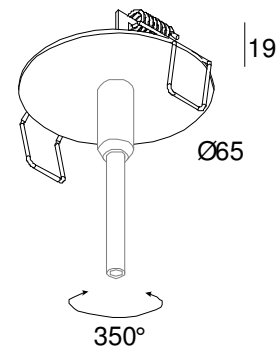

## Setpoint – Jack System

Cut out: 105mm Ø  
Recess Depth: 75mm

Finish: Prime

## Flatpoint – Jack System

Cut out: 16mm Ø  
Recess Depth: 60mm

Finish: Aluminium

## Daxpoint – Jack System

Cut out: 58mm Ø  
Recess Depth: 45mm

Finishes: Aluminium Grey  
White  
Black

Cut out: 18mm Ø

DaxClip – M10 System

Cut out: 58mm Ø  
Recess Depth: 45mm

Finishes: Aluminium Grey  
White  
Black