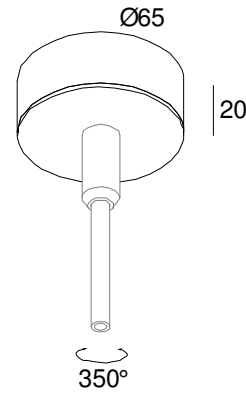

Delta Clip – M10 System

Finishes: Aluminium Grey
White
Black