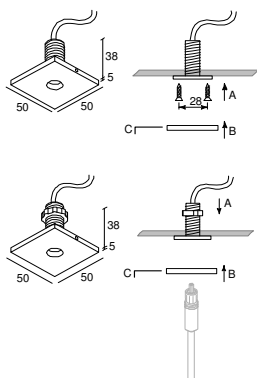

Carreepoint – Jack system

Cut out: 16mm Ø
Recess Depth: 60mm

Finishes: Aluminium Grey
White