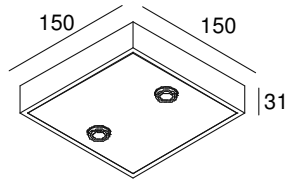

Fitting fixing: Jack
2 x 20 - 50w
Finishes: White or Aluminium Grey