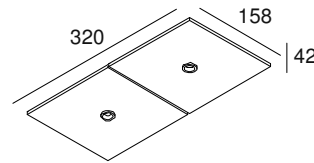

Fitting fixing: Jack
2 x 20-50w
Finishes: White or Aluminium Grey