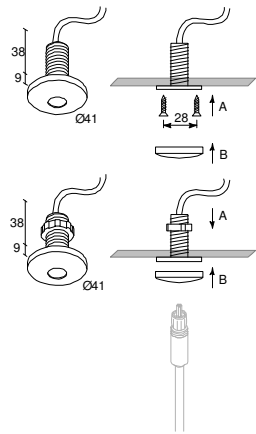

## Dimensions:

Please note that these drawings are not to scale

**LAMP AND TRANSFORMER NOT INCLUDED.**

**CAUTION:** Care should be taken with positioning of the light fitting as it will become hot in operation.

## Jack point – Jack system

Cut out: 16mm Ø  
Recess Depth: 60mm

Finishes: Aluminium Grey  
White  
Black

## Deltapoint Single – Jack System

Cut out: 68mm Ø  
Recess Depth: 50mm

Finishes: Aluminium Grey  
White

## Daxpoint – Jack System

Cut out: 58mm Ø  
Recess Depth: 45mm

Finishes: Aluminium Grey  
White  
Black