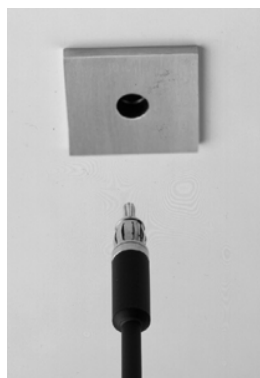

Carreepoint – Jack system

Cut out: 16mm Ø
Recess Depth: 60mm

Finishes: Aluminium Grey
White