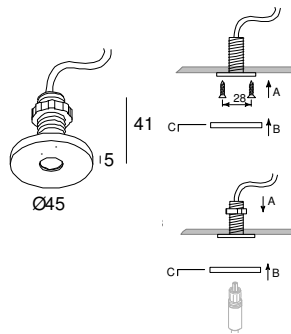

## Deltapoint Single – Jack System

Cut out: 68mm Ø  
Recess Depth: 50mm

Finishes: Aluminium Grey  
White

## Setpoint – Jack System

Cut out: 105mm Ø  
Recess Depth: 75mm

Finish: Prime

## Flatpoint – Jack System

Cut out: 16mm Ø  
Recess Depth: 60mm

Finish: Aluminium

## Daxpoint – Jack System

Cut out: 58mm Ø  
Recess Depth: 45mm

Finishes: Aluminium Grey  
White  
Black