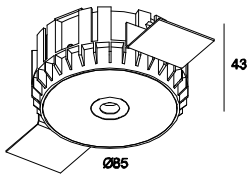

## Jack point – Jack system

Cut out: 16mm Ø  
Recess Depth: 60mm

Finishes: Aluminium Grey  
White  
Black

## Deltapoint Single – Jack System

Cut out: 68mm Ø  
Recess Depth: 50mm

Finishes: Aluminium Grey  
White

## Setpoint – Jack System

Cut out: 105mm Ø  
Recess Depth: 75mm

Finish: Prime

## Daxpoint – Jack System

Cut out: 58mm Ø  
Recess Depth: 45mm

Finishes: Aluminium Grey  
White  
Black