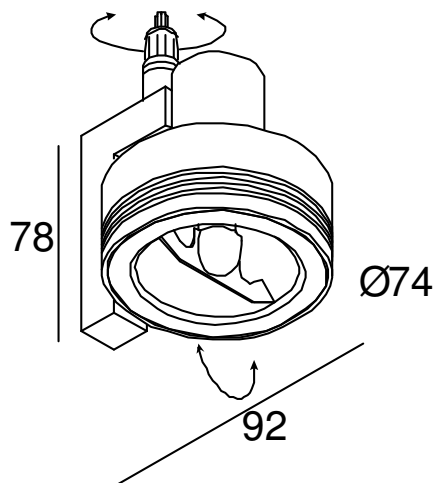

Dimensions:

Please note that these drawings are not to scale

LAMP AND TRANSFORMER NOT INCLUDED.

CAUTION: Care should be taken with positioning of the light fitting as it will become hot in operation.