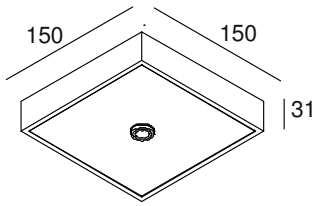

Integral Transformer Options:

Forum 1

Fitting fixing: Jack
35-75w
Finishes: White or Aluminium Grey

Forum 2