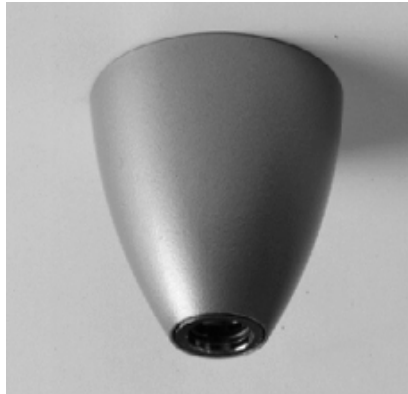

## General Information:

A directional surface mounted spotlight for ceiling mounting.

## Carreepoint – Jack system

Cut out: 16mm Ø  
Recess Depth: 60mm

Finishes: Aluminium Grey  
White

## Daxpoint – Jack System

Cut out: 58mm Ø  
Recess Depth: 45mm

Finishes: Aluminium Grey  
White  
Black

# Jackpoint and M10 Systems

Sax I – Jack System

Finishes: Aluminium Grey  
White

Delta Clip – M10 System

Finishes: Aluminium Grey  
White  
Black

Delta Fix – M10 System

Finishes: Aluminium Grey  
White  
Black