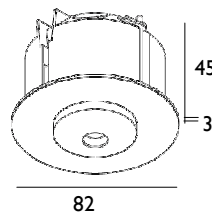

## Dimensions:

Please note that these drawings are not to scale

**LAMP AND TRANSFORMER NOT INCLUDED.**

**CAUTION:** Care should be taken with positioning of the light fitting as it will become hot in operation.

## Jack point – Jack system

Cut out: 16mm Ø  
Recess Depth: 60mm

Finishes: Aluminium Grey  
White  
Black

## Deltapoint Single – Jack System

Cut out: 68mm Ø  
Recess Depth: 50mm

Finishes: Aluminium Grey  
White

## Daxpoint – Jack System

Cut out: 58mm Ø  
Recess Depth: 45mm

Finishes: Aluminium Grey  
White  
Black