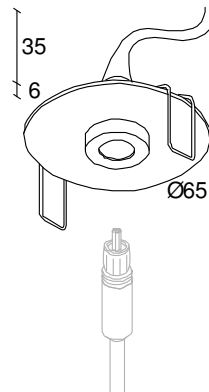

## Setpoint – Jack System

Cut out: 105mm Ø  
Recess Depth: 75mm

Finish: Prime

## Flatpoint – Jack System

Cut out: 16mm Ø  
Recess Depth: 60mm

Finish: Aluminium

## Daxpoint – Jack System

Cut out: 58mm Ø  
Recess Depth: 45mm

Finishes: Aluminium Grey  
White  
Black

Cut out: 18mm Ø

DaxClip – M10 System

Cut out: 58mm Ø  
Recess Depth: 45mm

Finishes: Aluminium Grey  
White  
Black