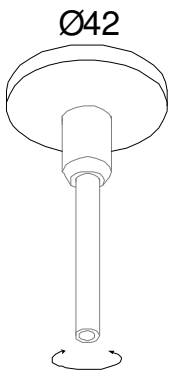

Delta Fix – M10 System

Finishes: Aluminium Grey
White
Black

Cut out: 18mm Ø