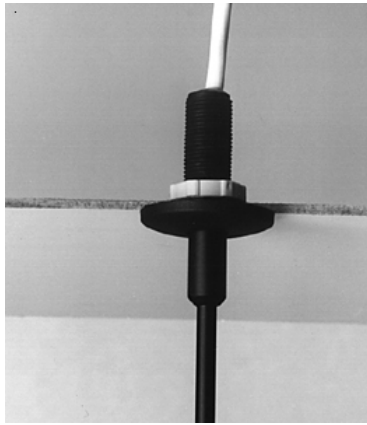

Jackpoint Systems

Jack point – Jack system

Cut out: 16mm Ø
Recess Depth: 60mm

Finishes: Aluminium Grey
White
Black