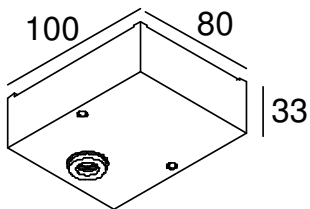

Target 1

Fitting fixing: Jack
20-50w
Finishes: White or Aluminium