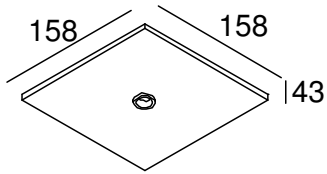

## Daxpoint – Jack System

Cut out: 58mm Ø  
Recess Depth: 45mm

Finishes: Aluminium Grey  
White  
Black

Cut out: 18mm Ø

DaxClip – M10 System

Cut out: 58mm Ø  
Recess Depth: 45mm

Finishes: Aluminium Grey  
White  
Black

# Integral Transformer Options:

Forum 1

**Fitting fixing:** Jack  
35-75w  
Finishes: White or Aluminium Grey

Forum 2

**Fitting fixing:** Jack  
2 x 20 - 50w  
Finishes: White or Aluminium Grey

Sunset 1

**Fitting fixing:** Jack  
20-50w  
Finishes: White or Aluminium Grey