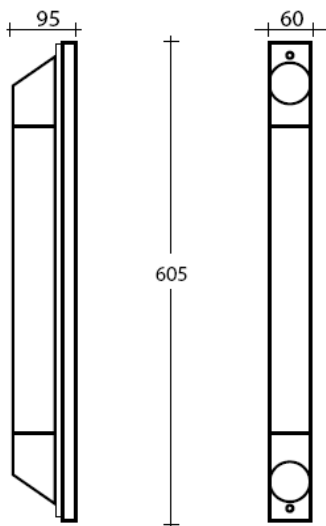

CUTEND SLIM

General Information:

A chrome plated wall light with sloping ends for a softer profile.

Lamp:

230v, 2 x 9w G23 Compact Fluorescent

Finish:

Chrome plated

Dimensions:

Please note that these drawings are not to scale

LAMP NOT INCLUDED.

CAUTION: Care should be taken with positioning of the light fitting as it will become hot in operation.