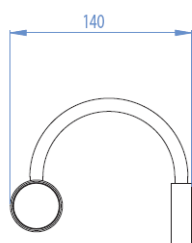

General Information:

A wall mounted bathroom mirror light effective where there is no space on either side of the mirror. The two light sources minimise any shadows produced.

Suitable for use in bathroom zone 2.

Lamp:

230v, 2x25w G9 Capsule

Finish:

Polished Chrome

Dimensions:

Please note that these drawings are not to scale

LAMP NOT INCLUDED.

CAUTION: Care should be taken with positioning of the light fitting as it will become hot in operation.