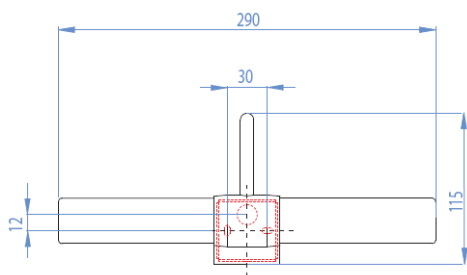

General Information:

A wall mounted bathroom mirror light effective where there is no space on either side of the mirror. The two light sources minimise any shadows produced.

Suitable for use in bathroom zone 2.

Lamp:

230v, 2x25w G9 Capsule

Finish:

Polished Chrome

Dimensions:

Please note that these drawings are not to scale

LAMP NOT INCLUDED.

CAUTION: Care should be taken with positioning of the light fitting as it will become hot in operation.