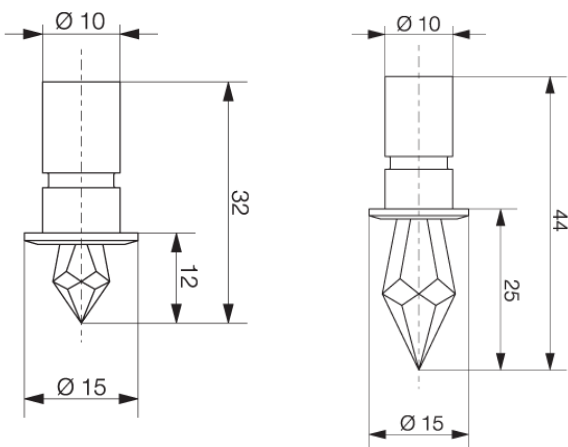

## Other components:

24 x 12mm crystals

12 x 25mm crystals

36 x universal mounting sleeves, transparent plastic

6 x distributor modules (6 x LEDs each)

## Dimensions:

12mm Crystal

25mm Crystal

Please note that these drawings are not to scale

**CAUTION:** Care should be taken with positioning of the light fitting as it will become hot in operation.