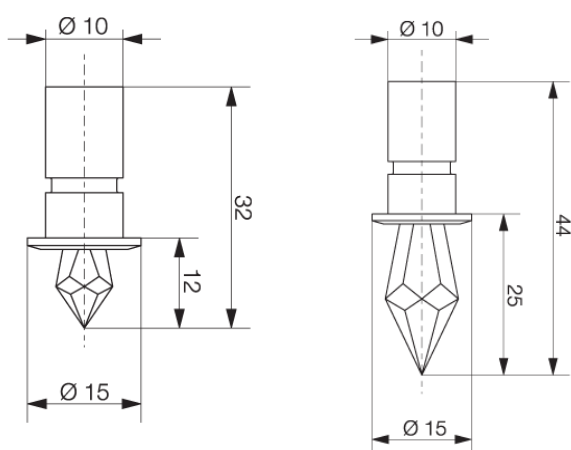

## Other components:

6 x 12mm crystals

6 x 25mm crystals

12 x universal mounting sleeves, transparent plastic

2 x distributor modules (6 x LEDs each)

## Dimensions:

12mm Crystal

25mm Crystal

Please note that these drawings are not to scale

**CAUTION:** Care should be taken with positioning of the light fitting as it will become hot in operation.