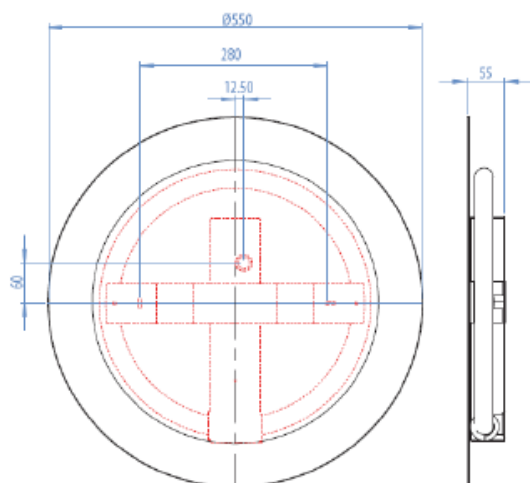

General Information:

A round illuminated mirror with opaque glass diffuser around it.

A pull cord switch is included as standard. Suitable for use in bathroom zone 2.

Lamp:

230v, 40w GX13 Fluorescent (T9)

Dimensions:

Please note that these drawings are not to scale

LAMP NOT INCLUDED.

CAUTION: Care should be taken with positioning of the light fitting as it will become hot in operation.