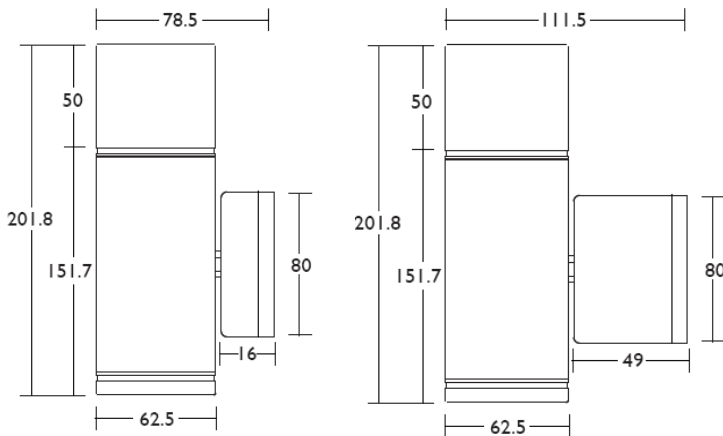

DUAL LITE R

General Information:

An exterior wall mounted luminaire with combined downlight and general light. Ideal for walls, posts, trellis and entrances.

The two light sources offer different light effects, a spread of light from the G4 capsule and a shaft of light from the GU5.3 dichroic, giving the optimum light effect.

Dimensions:

Please note that these drawings are not to scale

LAMPS AND TRANSFORMER NOT INCLUDED.

CAUTION: Care should be taken with positioning of the light fitting as it will become hot in operation.