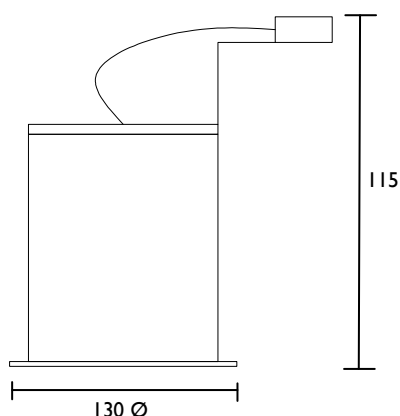

ECO BASIC FR

General Information:

A part L compliant energy efficient fire rated downlight.

Fire rating tested to BS476 Part 21. Tested to BS EN ISO 140-3:1995 & BS EN ISO 140-6:1998 (acoustics) confirming that they maintain the ability for an internal or separating floor to provide sound insulation.

Lamp:

230v, 13w GX53 Compact Fluorescent

Finishes:

Polished Brass

Polished Chrome

Satin Nickel

White

Dimensions:

Cut out: 115mm Ø

Please note that these drawings are not to scale

LAMP NOT INCLUDED.

CAUTION: Care should be taken with positioning of the light fitting as it will become hot in operation.