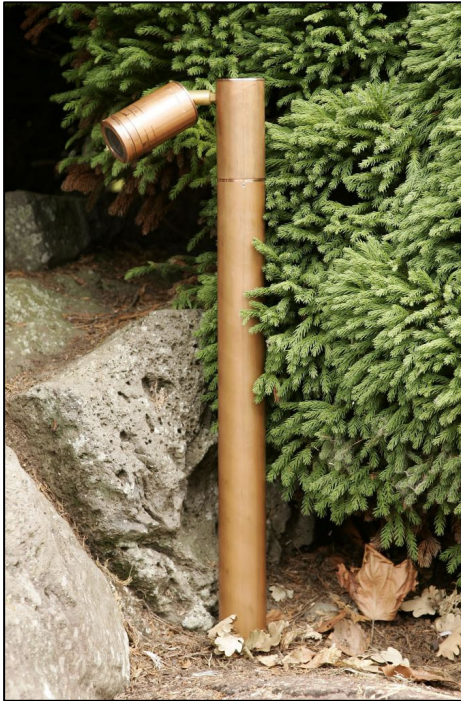

# ECO SINGLE POLE LITE

## General Information:

A floor mounted spot light, ideal for illuminating shrubs and small trees and work well as pathway lights. They are easily inserted in the ground.

The luminaire has a fully adjustable head of 360 degrees rotation and comes with an integral electronic ballast. The Metal Halide is highly efficient, using considerably less energy than a standard halogen lamp, but with a light output 2-3 times higher.

## Lamp:

230v, 20-35w GX10 Metal Halide