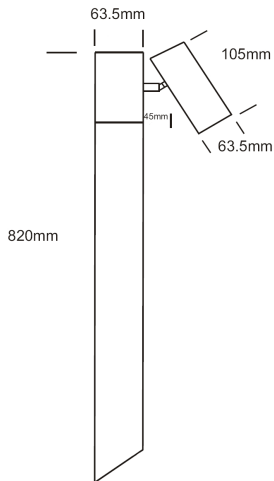

## General Information:

A floor mounted spot light, ideal for illuminating shrubs and small trees and work well as pathway lights. They are easily inserted in the ground.

The luminaire has a fully adjustable head of 360 degrees rotation and comes with an integral electronic ballast. The Metal Halide is highly efficient, using considerably less energy than a standard halogen lamp, but with a light output 2-3 times higher.

## Dimensions:

Please note that these drawings are not to scale

**LAMP NOT INCLUDED.**

**CAUTION:** Care should be taken with positioning of the light fitting as it will become hot in operation.