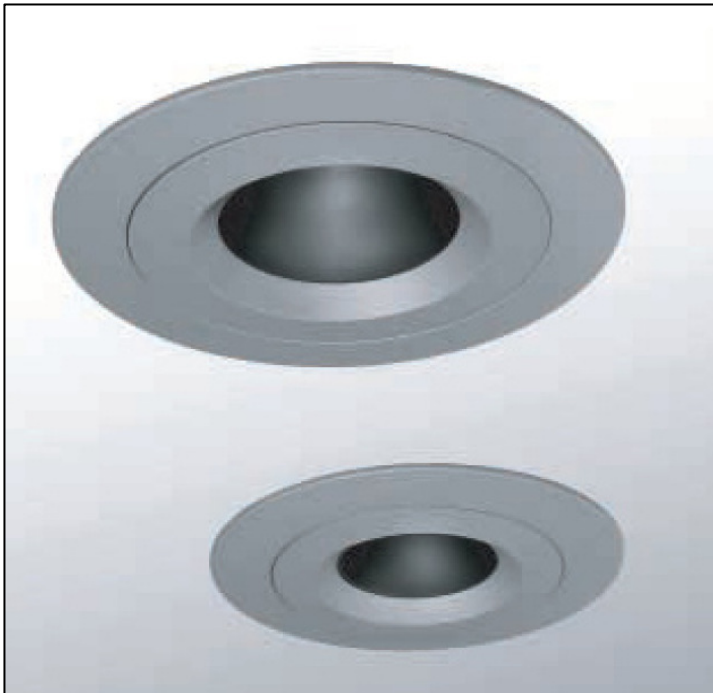

ELDON 35 LED

General Information:

A low voltage fixed recessed LED downlight.

The lamp is recessed within an anti-glare baffle for visual comfort and minimal glare.

Magnetic lamp retention for easy re-lamping.

Lamp:

12v, 1w 3200k LED ☐

Finishes:

Polished Chrome ☐
Satin Chrome ☐
Polished Nickel ☐
Bronze ☐
Silver Metallic ☐

☐
☐
☐
☐
☐

Matt White ☐
Black Eggshell ☐
Polished Brass ☐
Paint to spec. ☐

☐
☐
☐
☐

Accessories:

LED Transformer ☐
Various Lenses ☐

☐
☐