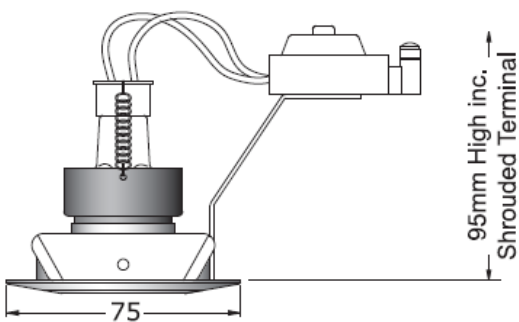

## Dimensions:

Cut Out: 60mm Ø

Allow a minimum ceiling void of 120mm and surrounding materials must be removed by 100mm to allow for air circulation.

Please note that these drawings are not to scale

**TRANSFORMER NOT INCLUDED.**