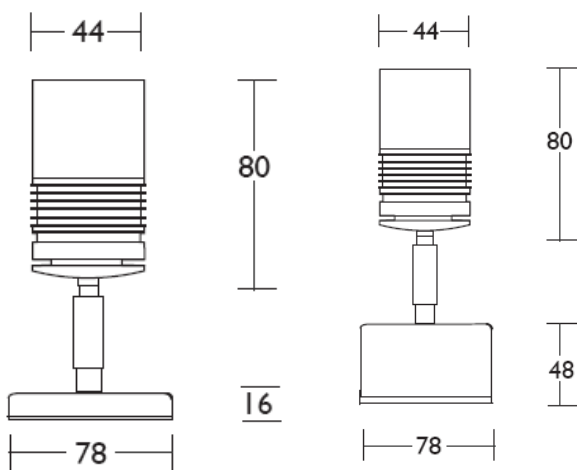

Copper

Accessories:

Frosted lens

Cable joint kit

Wall box adaptor plate

Dimensions:

Retro Version

Please note that these drawings are not to scale

LAMP AND TRANSFORMER NOT INCLUDED.

CAUTION: Care should be taken with positioning of the light fitting as it will become hot in operation.