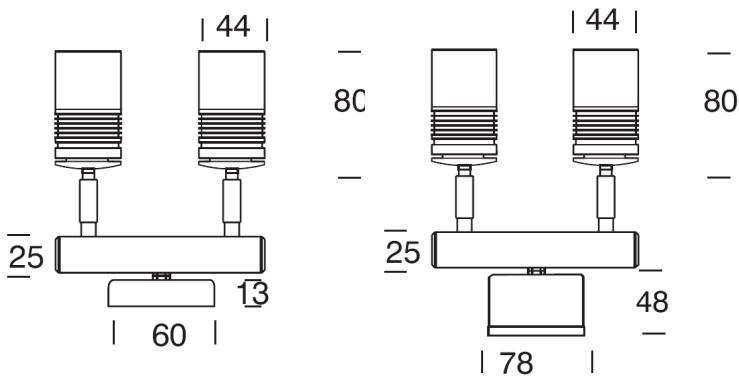

EURO TWIN WALL SPOT

General Information:

An exterior wall mounted twin spot light. Each spotlight can be aimed in any direction, with fully adjustable arms allowing 360 degree rotation and 0-90 degree elevation with built in glare guard.

Accessories:

Frosted lens

Cable joint kit

Wall box adaptor plate

Dimensions:

Retro Version

Please note that these drawings are not to scale

LAMP AND TRANSFORMER NOT INCLUDED.

CAUTION: Care should be taken with positioning of the light fitting as it will become hot in operation.